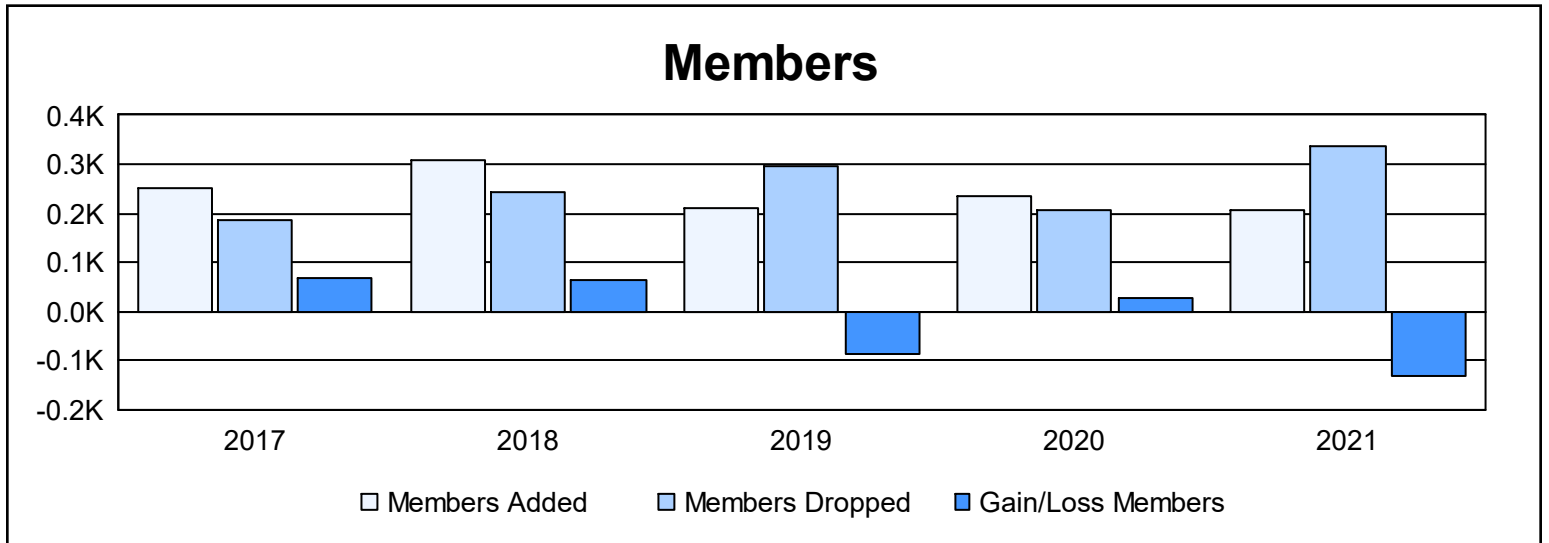

Year	New Clubs	Dropped Clubs	Gain/ Loss Clubs	New Members	Charter Members	Reinstate Members	Transfer Members	Total Member Added	Total Members Dropped	Gain/ Loss Members
2016-2017	2	0	2	188	46	7	12	253	185	68
2017-2018	3	1	2	191	102	7	8	308	244	64
2018-2019	2	0	2	139	51	10	11	211	298	-87
2019-2020	4	0	4	107	94	12	21	234	208	26
2020-2021	0	5	-5	133	13	60	2	208	338	-130
<b>Average</b>	<b>2</b>	<b>1</b>	<b>1</b>	<b>152</b>	<b>61</b>	<b>19</b>	<b>11</b>	<b>243</b>	<b>255</b>	<b>-12</b>

### Membership Composition June 2021 Cumulative