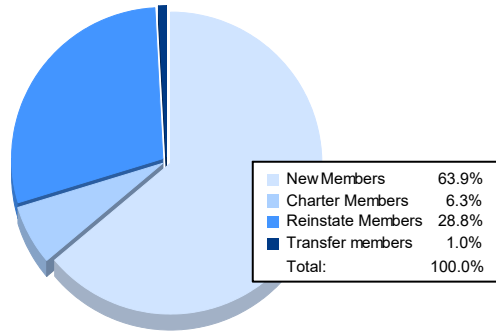

Year	New Clubs	Dropped Clubs	Gain/ Loss Clubs	New Members	Charter Members	Reinstate Members	Transfer Members	Total Member Added	Total Members Dropped	Gain/ Loss Members
2016-2017	2	0	2	188	46	7	12	253	185	68
2017-2018	3	1	2	191	102	7	8	308	244	64
2018-2019	2	0	2	139	51	10	11	211	298	-87
2019-2020	4	0	4	107	94	12	21	234	208	26
2020-2021	0	5	-5	133	13	60	2	208	338	-130
<b>Average</b>	<b>2</b>	<b>1</b>	<b>1</b>	<b>152</b>	<b>61</b>	<b>19</b>	<b>11</b>	<b>243</b>	<b>255</b>	<b>-12</b>

### Membership Composition June 2021 Cumulative